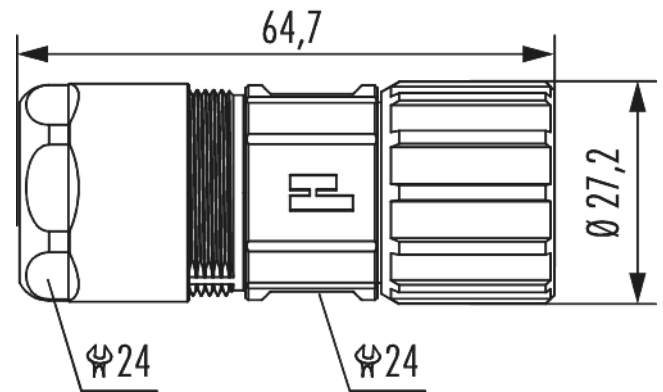

Housing cable connector M23 Signal

Item number 7106500000

Technical data

Housing type	Cable
Material housing	brass , Die Casting
Material housing surface	Nickel
Coding	-
Insert	Socket
Internal thread plug-in side	M23 x 1
Knurled nut-Ø plug-in side	27.2 mm
Locking type	Screw connection
Shield	shielded
Material seals/o-rings	NBR
Allen key/Torx	-
Wrench size (SW1/SW2)	24/24 mm
Cable diameter	7 - 12 mm
Length (L)	64.7 mm
Temperature range	-40 °C to +125 °C
Protection class	IP 67 , IP 69 K

Housing cable connector M23 Signal

Item number 7106500000

Commercial data

Packaging Unit	25
EAN code	4033878502877
Weight	0.07474 kg
ETIM 7	EC003556
eCl@ss 10.1	27440224
Customs tariff number	85366990

Note: