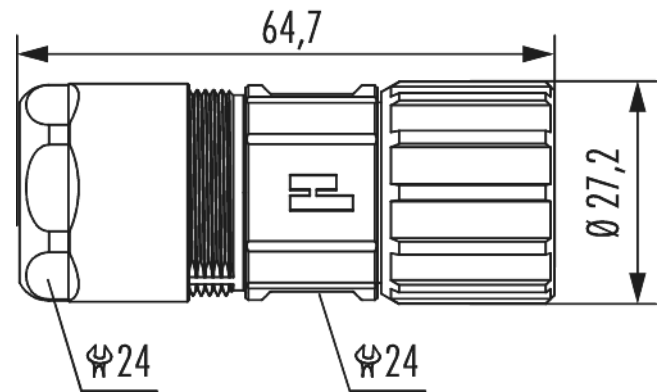

Housing cable connector M23 Signal

Item number 7106600000

Technical data

Housing type	Cable
Material housing	brass , Die Casting
Material housing surface	Nickel
Coding	-
Insert	Socket
Internal thread plug-in side	M23 x 1
Knurled nut-Ø plug-in side	27.2 mm
Locking type	Screw connection
Shield	shielded
Material seals/o-rings	NBR
Allen key/Torx	-
Wrench size (SW1/SW2)	24/24 mm
Cable diameter	11 - 17 mm
Length (L)	64.7 mm
Temperature range	-40 °C to +125 °C
Protection class	IP 67 , IP 69 K

Housing cable connector M23 Signal

Item number 7106600000

Commercial data

Packaging Unit	25
EAN code	4033878502884
Weight	0.07464 kg
ETIM 7	EC003556
eCl@ss 10.1	27440224
Customs tariff number	85366990

Note: